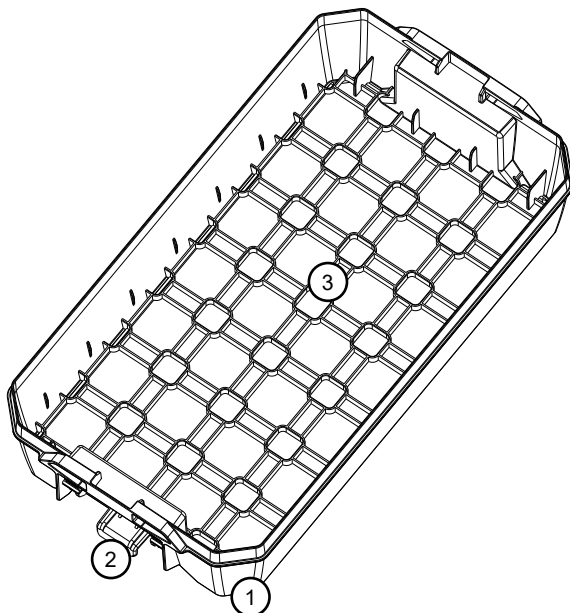

## GENERAL INFORMATION

Product name	ProClick ClickTray M 74
Item number	6100000549
EAN	4045294912505
Customs tariff number	39269099
Colour ClickTray	RAL 9017 traffic black
Colour coupling latches	RAL 7016 anthracite grey
Characteristics	<ul style="list-style-type: none"><li>✓ unique mobility system</li><li>✓ intuitive and simple click connection</li><li>✓ clean storage</li><li>✓ integrated inset box grid</li><li>✓ safe transport</li></ul>
Country of origin	Germany

## TECHNICAL DATA

Product name	ProClick ClickTray M 74
Product category	Accessories
Application	modular storage of tools, small parts and accessories of all kinds
Material ClickTray M 74	Polypropylene PP
Material Coupling latches	Polyamide PA6
Exterior in cm	44 x 23,3 x 8,8
Interior in cm	36,5 x 22,6 x 7,5
Weight in kg	0,6
Loading weight in kg	5
Compatible with	Tool Bag M, L-BOXX (on one L-BOXX), Inset box sets CT M 74

- ① ClickTray M 74
- ② coupling latches
- ③ grid for inset boxes