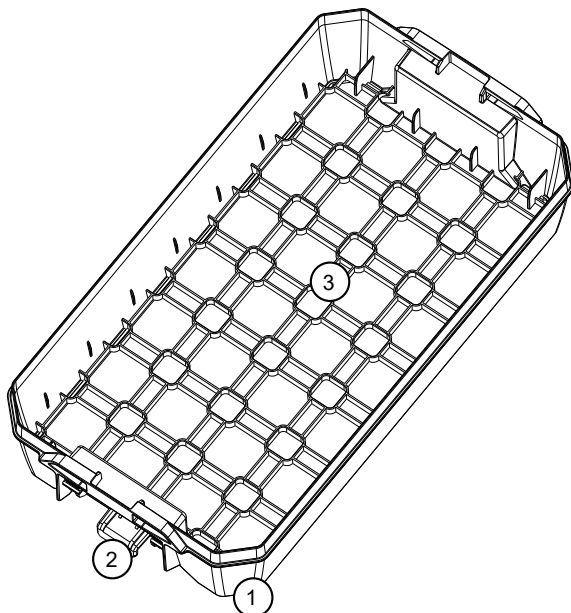

GENERAL INFORMATION

Product name	ProClick ClickTray M 74
Item number	6100000549
EAN	4045294912499
Customs tariff number	39269099
Colour ClickTray	RAL 9017 traffic black
Colour coupling latches	RAL 7016 anthracite grey
Characteristics	<ul style="list-style-type: none">✓ unique mobility system✓ intuitive and simple click connection✓ clean storage✓ integrated inset box grid✓ safe transport
Country of origin	Germany

TECHNICAL DATA

Product name	ProClick ClickTray M 74
Product category	Accessories
Application	modular storage of tools, small parts and accessories of all kinds
Material ClickTray M 74	Polypropylene PP
Material Coupling latches	Polyamide PA6
Exterior in cm	44 x 23,3 x 8,8
Interior in cm	36,5 x 22,6 x 7,5
Weight in kg	0,6
Loading weight in kg	5
Compatible with	Tool Bag M, L-BOXX (on one L-BOXX), Inset box sets CT M 74

- ① ClickTray M 74
- ② coupling latches
- ③ grid for inset boxes