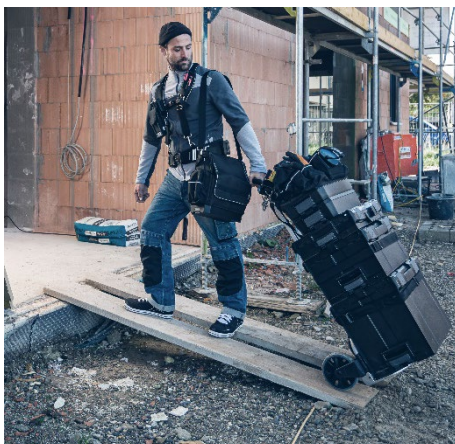

General information

Product name	Soft Bag S
Item no.	6100000970
GTIN/EAN	4262403280175
Customs tariff no.	42021219
Country of origin	China

Product image

Characteristics

- Made of durable 1000D Polyester
- Waterproof bottom made of Polypropylen
- Tubes made of ABS for color individualization (optional available)
- Easy to carry thanks to compact dimensions
- Carrying in compound due to integrated coupling latches made of Polypropylen
- More safety due to reflective safety stripes

Technical data

Width	330 mm	13"
Height	350 mm	14"
Depth	220 mm	9"
Weight	1.59 kg	3.5 lbs
Loading capacity	12 kg	26.5 lbs

Compatible with

- L-BOXX Mini
- L-BOXX Micro

- 1 Rubberised grip
- 2 Main compartment with side zips and velcro closure
- 3 Open outer compartments
- 4 Outside zip pocket
- 5 Elastic tape for taking up the logo plate (logo plate optional available)
- 6 Tube, long (optional available)
- 7 Reflective safety stripes
- 8 ProClick logo flag
- 9 Bottom
- 10 Large main compartment with velcro closure and trolley strap
- 11 Coupling latches

- 12 Open compartments inside
- 13 Rubber loops
- 14 Velcro of main compartment
- 15 Zipper pocket inside
- 16 Shoulder strap with padding