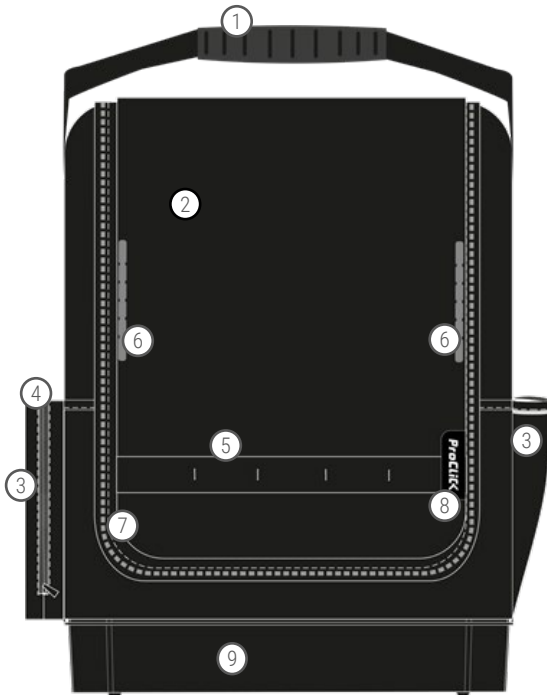

General information

Product name	Soft Bag S
Item no.	6100000970
GTIN/EAN	4262403280175
Customs tariff no.	42021219
Country of origin	China

Product image

Characteristics

- Made of durable 1000D Polyester
- Waterproof bottom made of Polypropylen
- Tubes made of ABS for color individualization (optional available)
- Easy to carry thanks to compact dimensions
- Carrying in compound due to integrated coupling latches made of Polypropylen
- More safety due to reflective safety stripes

Technical data

Width	330 mm	13"
Height	350 mm	14"
Depth	220 mm	9"
Weight	1.59 kg	3.5 lbs
Loading capacity	12 kg	26.5 lbs

Compatible with

- L-BOXX Mini
- L-BOXX Micro

- 1 Rubberised grip
- 2 Main compartment with side zips and velcro closure
- 3 Open outer compartments
- 4 Outside zip pocket
- 5 Elastic tape for taking up the logo plate (logo plate optional available)
- 6 Tube, long (optional available)
- 7 Reflective safety stripes
- 8 ProClick logo flag
- 9 Bottom
- 10 Large main compartment with velcro closure and trolley strap
- 11 Coupling latches

- 12 Open compartments inside
- 13 Rubber loops
- 14 Velcro of main compartment
- 15 Zipper pocket inside
- 16 Shoulder strap with padding