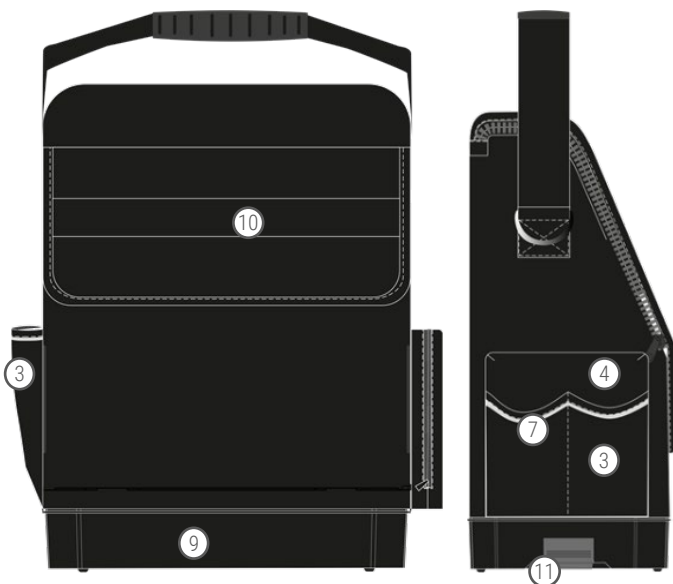

General information

Product name	Soft Bag S
Item no.	6100000970
GTIN/EAN	4262403280175
Customs tariff no.	42021219
Country of origin	China

Product image

Characteristics

- Made of durable 1000D Polyester
- Waterproof bottom made of Polypropylen
- Tubes made of ABS for color individualization (optional available)
- Easy to carry thanks to compact dimensions
- Carrying in compound due to integrated coupling latches made of Polypropylen
- More safety due to reflective safety stripes

Technical data

Width	330 mm	13"
Height	350 mm	14"
Depth	220 mm	9"
Weight	1.59 kg	3.5 lbs
Loading capacity	12 kg	26.5 lbs

Compatible with

- L-BOXX Mini
- L-BOXX Micro

- 1 Rubberised grip
- 2 Main compartment with side zips and velcro closure
- 3 Open outer compartments
- 4 Outside zip pocket
- 5 Elastic tape for taking up the logo plate (logo plate optional available)
- 6 Tube, long (optional available)
- 7 Reflective safety stripes
- 8 ProClick logo flag
- 9 Bottom
- 10 Large main compartment with velcro closure and trolley strap
- 11 Coupling latches

- 12 Open compartments inside
- 13 Rubber loops
- 14 Velcro of main compartment
- 15 Zipper pocket inside
- 16 Shoulder strap with padding