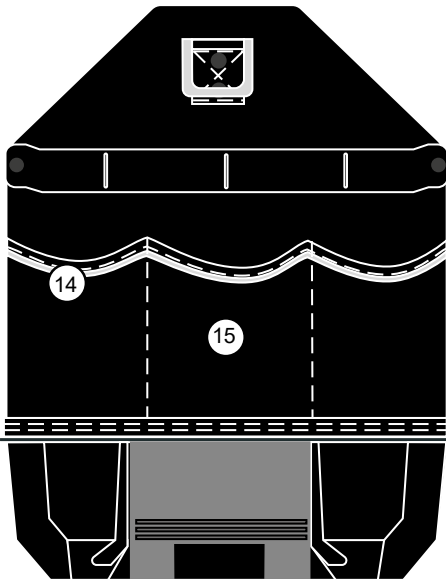

TECHNICAL DATA

- ① D-rings for shoulder strap
- ② UnitOrganizer for fixing ClickUnits
- ③ flap pocket
- ④ elastic webbing for taking up the logo plate
- ⑤ bottom
- ⑥ coupling latches
- ⑦ carrying handle with foam padding
- ⑧ polyester webbing loops for ProClick Holder storage
- ⑨ webbing with velcro closure to store a spirit level
- ⑩ tube, long
- ⑪ ProClick logo flag
- ⑫ zipper pocket with side velcro closure and sturdy plastic interior lining
- ⑬ shoulder strap with padding
- ⑭ reflective safety stripes

TECHNICAL DATA

- ⑭ reflective safety stripes
- ⑮ outside pockets
- ⑯ webbing loops (inside)