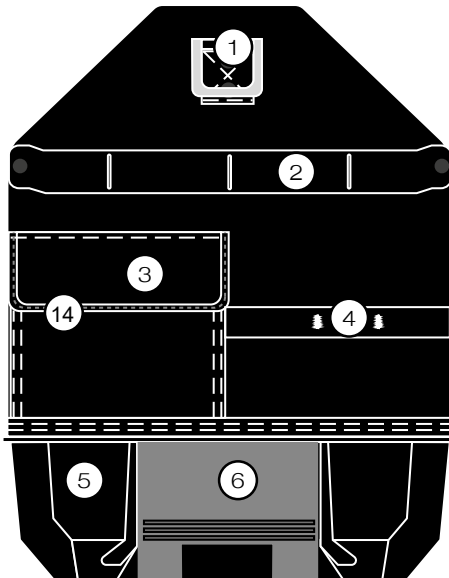

TECHNICAL DATA

Product name	ProClick Tool Bag M
Product category	Open tool bag
Application	Smart expansion of the product range to the L-BOXX system and important connecting element between L-BOXX and ProClick system
Material Tool Bag	1000D polyester with PVC coating
Material Carrying handle	Metal with foam padding
Material Bottom	Polypropylene, waterproof
Material Coupling latches	Polyamide PA6
Material Tubes	Acrylonitrile butadiene styrene (ABS)
Exterior in cm	48 x 24 x 33
Weight in kg	2,86
Loading capacity in kg	24
Loading capacity handle in kg (in bundles)	40
Features	<ul style="list-style-type: none"> ✓ 1 zipper pocket with side velcro closure ✓ 8 outside pockets ✓ 1 flap pocket with velcro closure ✓ 1 spirit level holder with velcro closure ✓ 16 tape loops (inside) ✓ 3 tape loops for Holder storage ✓ 2 UnitOrganizer ✓ 2 D-rings for shoulder strap ✓ 1 length-adjustable shoulder strap with padding ✓ 8 reflective safety stripes ✓ 1 carrying handle with foam padding ✓ 2 coupling latches
Compatible with	ProClick Holder, ProClick Tool Pouches, L-BOXX, LS-BOXX, i-BOXX Rack, ProClick ClickTray M 74

TECHNICAL DATA

- ① D-rings for shoulder strap
- ② UnitOrganizer for fixing ClickUnits
- ③ flap pocket
- ④ elastic webbing for taking up the logo plate
- ⑤ bottom
- ⑥ coupling latches
- ⑦ carrying handle with foam padding
- ⑧ polyester webbing loops for ProClick Holder storage
- ⑨ webbing with velcro closure to store a spirit level
- ⑩ tube, long
- ⑪ ProClick logo flag
- ⑫ zipper pocket with side velcro closure and sturdy plastic interior lining
- ⑬ shoulder strap with padding
- ⑭ reflective safety stripes

TECHNICAL DATA

- ⑭ reflective safety stripes
- ⑮ outside pockets
- ⑯ webbing loops (inside)