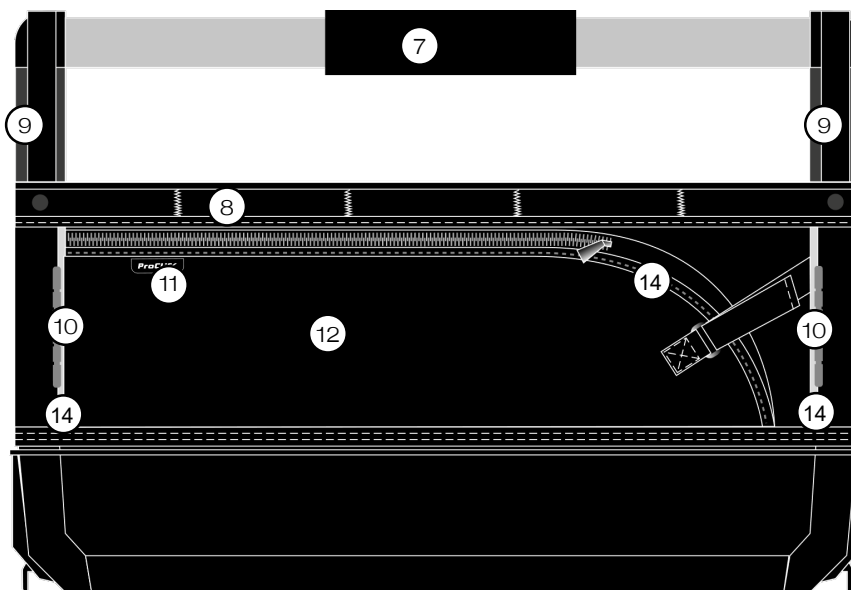

TECHNICAL DATA

Product name	ProClick Tool Bag M
Product category	Open tool bag
Application	Smart expansion of the product range to the L-BOXX system and important connecting element between L-BOXX and ProClick system
Material Tool Bag	1000D polyester with PVC coating
Material Carrying handle	Metal with foam padding
Material Bottom	Polypropylene, waterproof
Material Coupling latches	Polyamide PA6
Material Tubes	Acrylonitrile butadiene styrene (ABS)
Exterior in cm	48 x 24 x 33
Weight in kg	2,86
Loading capacity in kg	24
Loading capacity handle in kg (in bundles)	40
Features	<ul style="list-style-type: none"> ✓ 1 zipper pocket with side velcro closure ✓ 8 outside pockets ✓ 1 flap pocket with velcro closure ✓ 1 spirit level holder with velcro closure ✓ 16 tape loops (inside) ✓ 3 tape loops for Holder storage ✓ 2 UnitOrganizer ✓ 2 D-rings for shoulder strap ✓ 1 length-adjustable shoulder strap with padding ✓ 8 reflective safety stripes ✓ 1 carrying handle with foam padding ✓ 2 coupling latches
Compatible with	ProClick Holder, ProClick Tool Pouches, L-BOXX, LS-BOXX, i-BOXX Rack, ProClick ClickTray M 74

TECHNICAL DATA

- ① D-rings for shoulder strap
- ② UnitOrganizer for fixing ClickUnits
- ③ flap pocket
- ④ elastic webbing for taking up the logo plate
- ⑤ bottom
- ⑥ coupling latches
- ⑦ carrying handle with foam padding
- ⑧ polyester webbing loops for ProClick Holder storage
- ⑨ webbing with velcro closure to store a spirit level
- ⑩ tube, long
- ⑪ ProClick logo flag
- ⑫ zipper pocket with side velcro closure and sturdy plastic interior lining
- ⑬ shoulder strap with padding
- ⑭ reflective safety stripes

TECHNICAL DATA

- ⑭ reflective safety stripes
- ⑮ outside pockets
- ⑯ webbing loops (inside)