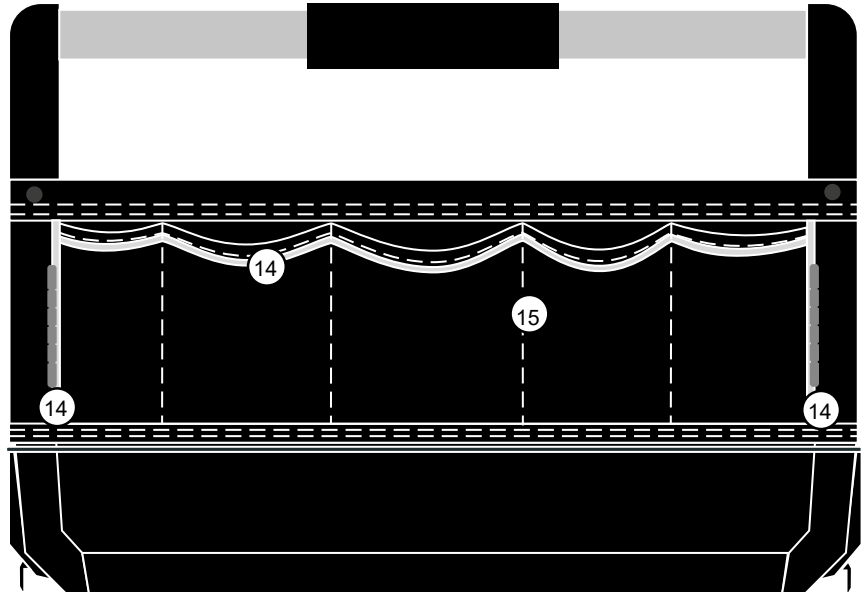

TECHNICAL DATA

- ① D-rings for shoulder strap
- ② UnitOrganizer for fixing ClickUnits
- ③ flap pocket
- ④ elastic webbing for taking up the logo plate
- ⑤ bottom
- ⑥ coupling latches
- ⑦ carrying handle with foam padding
- ⑧ polyester webbing loops for ProClick Holder storage
- ⑨ webbing with velcro closure to store a spirit level
- ⑩ tube, long
- ⑪ ProClick logo flag
- ⑫ zipper pocket with side velcro closure and sturdy plastic interior lining
- ⑬ shoulder strap with padding
- ⑭ reflective safety stripes

TECHNICAL DATA

- ⑭ reflective safety stripes
- ⑮ outside pockets
- ⑯ webbing loops (inside)